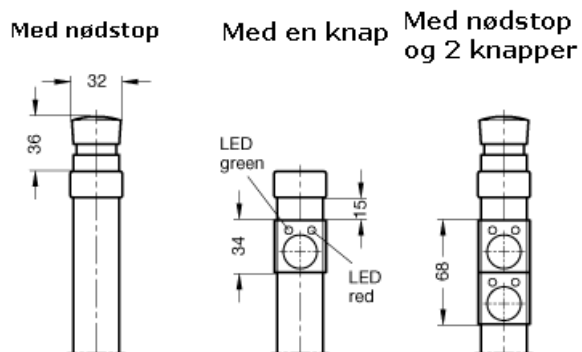

Article number: 201022020002

Description: E+G Tubular handles with switches
GN 331-200-SW-T0-2

Measures

$b_1 = 27$
 $b_2 = 17$
 $d = M 8$
 $h_1 = 51$
 $h_2 = 68$
 $l = 200$
 $t = 15$