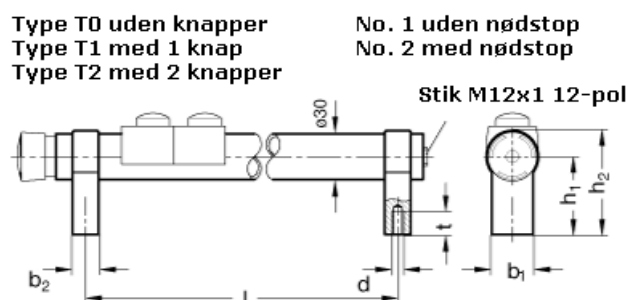

Article number: 201022020002

Description: E+G Tubular handles with switches
GN 331-200-SW-T0-2

Measures

$b_1 = 27$
 $b_2 = 17$
 $d = M 8$
 $h_1 = 51$
 $h_2 = 68$
 $l = 200$
 $t = 15$